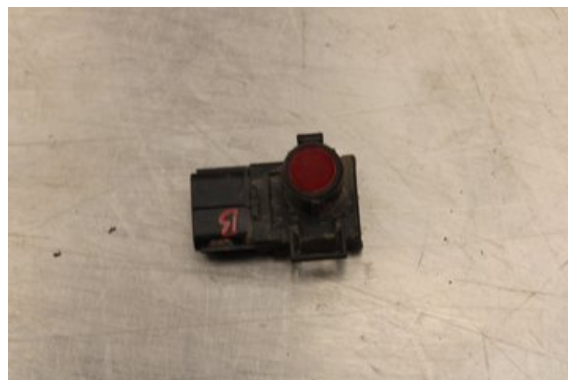

Stock no.:

W615865

Pris saknas

Shipping price / Shipping time:

- / 1-3 days

Vimmerby Bildemontering AB

Källnäs 110

59872 Södra Vi

Tel.: 0492-20028

Fax: 0492-20720

www.vimmerbybildemontering.se

Part - Rear sensor

Stock no.:	Position:	Quality:	Fits fr./to m.y
W615865		A	-
New code:	Manufacturer:	Manufacturer no.:	Original no.:
-	-	1883002270	8934148010
Description:			
Testad OK			

Vehicle - Lexus RX

Chassi no.:	Model year:	Milage:	Fuel:
JTJBC11A302010777	2010	14.840	Bensin, El
Colour:	Colour code:	Interior:	Interior code:
RÖD	-	-	-
Gearbox:	Gearbox no.:	Gearbox ratio:	Group code:
VARIOMATIC	-	-	-
Engine:	Engine code:	Manufacturing date:	Registration date:
2.0i/2GRFXE	-	200908	2009-10-13
Description:			
2.0I 450H HYBRID SUV 249HK 2.0I/2GRFXE VARIOMATIC 5			