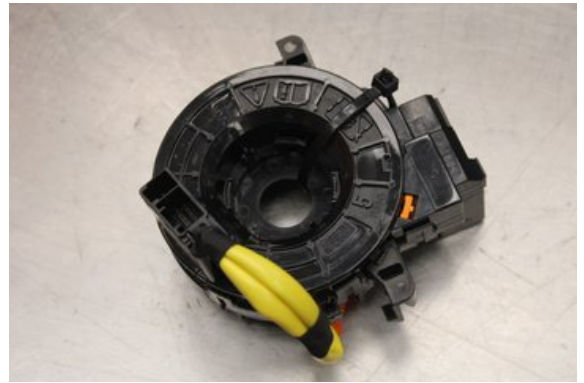

Stock no.:

W615832

Pris saknas

Shipping price / Shipping time:

- / 1-3 days

Vimmerby Bildemontering AB

Källnäs 110

59872 Södra Vi

Tel.: 0492-20028

Fax: 0492-20720

www.vimmerbybildemontering.se

Part - Contact roll Airbag

Stock no.:	Position:	Quality:	Fits fr./to m.y
W615832		A	-
New code:	Manufacturer:	Manufacturer no.:	Original no.:
-	-	-	-
Description:			
Testad OK			

Vehicle - Lexus RX

Chassi no.:	Model year:	Milage:	Fuel:
JTJBC11A302010777	2010	14.840	Bensin, El
Colour:	Colour code:	Interior:	Interior code:
RÖD	-	-	-
Gearbox:	Gearbox no.:	Gearbox ratio:	Group code:
VARIOMATIC	-	-	-
Engine:	Engine code:	Manufacturing date:	Registration date:
2.0i/2GRFXE	-	200908	2009-10-13
Description:			
2.0i 450H HYBRID SUV 249HK 2.0i/2GRFXE VARIOMATIC 5			