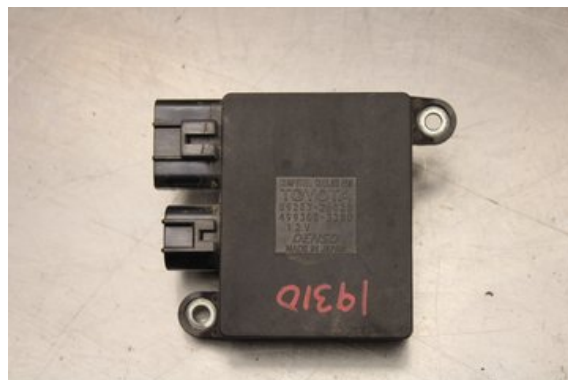

Stock no.:

W615824

1.000 SEK

Shipping price / Shipping time:

- / 1-3 days

Vimmerby Bildemontering AB

Källnäs 110

59872 Södra Vi

Tel.: 0492-20028

Fax: 0492-20720

www.vimmerbybildemontering.se

Part - Heating fan resistor

Stock no.:	Position:	Quality:	Fits fr./to m.y
W615824		A	-
New code:	Manufacturer:	Manufacturer no.:	Original no.:
-	-	-	8925726020
Description:			
Till kylfläkt Testad OK			

Vehicle - Lexus RX

Chassi no.:	Model year:	Milage:	Fuel:
JTJBC11A302010777	2010	14.840	Bensin, El
Colour:	Colour code:	Interior:	Interior code:
RÖD	-	-	-
Gearbox:	Gearbox no.:	Gearbox ratio:	Group code:
VARIOMATIC	-	-	-
Engine:	Engine code:	Manufacturing date:	Registration date:
2.0i/2GRFXE	-	200908	2009-10-13
Description:			
2.0i 450H HYBRID SUV 249HK 2.0i/2GRFXE VARIOMATIC 5			