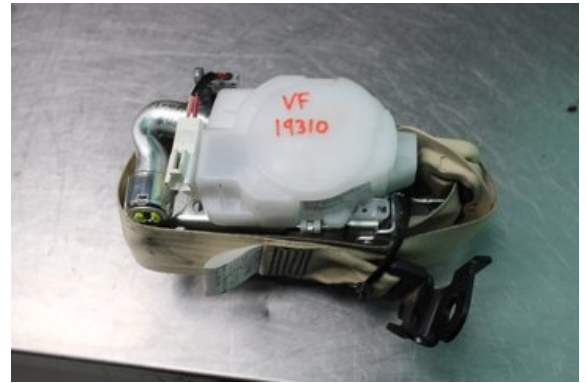

Tel.: 0492-20028

Fax: 0492-20720

www.vimmerbybildemontering.se

Part - Seat belt

Stock no.:	Position:	Quality:	Fits fr./to m.y
W615800	Left front	A	-
New code:	Manufacturer:	Manufacturer no.:	Original no.:
-	-	7322048240A1	-
Description:			
Testad OK!			

Vehicle - Lexus RX

Chassi no.:	Model year:	Milage:	Fuel:
JTJBC11A302010777	2010	14.840	Bensin, El
Colour:	Colour code:	Interior:	Interior code:
RÖD	-	-	-
Gearbox:	Gearbox no.:	Gearbox ratio:	Group code:
VARIOMATIC	-	-	-
Engine:	Engine code:	Manufacturing date:	Registration date:
2.0i/2GRFXE	-	200908	2009-10-13
Description:			
2.0i 450H HYBRID SUV 249HK 2.0i/2GRFXE VARIOMATIC 5			