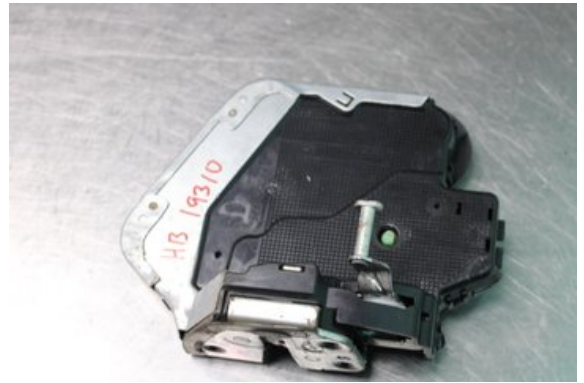

Tel.: 0492-20028

Fax: 0492-20720

www.vimmerbybildemontering.se

Part - Lock case Door lock

Stock no.:	Position:	Quality:	Fits fr./to m.y
W615799		A	-
New code:	Manufacturer:	Manufacturer no.:	Original no.:
-	-	-	-
Description:			
HB Testad OK HB			