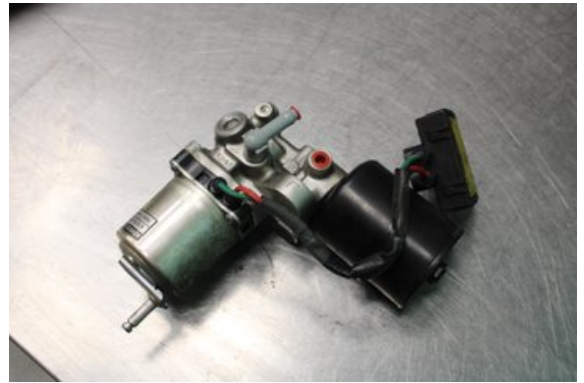

Tel.: 0492-20028

Fax: 0492-20720

www.vimmerbybildemontering.se

Part - ABS Hydraulic pump

Stock no.:	Position:	Quality:	Fits fr./to m.y
W615789		A	-
New code:	Manufacturer:	Manufacturer no.:	Original no.:
-	-	4707048050	-
Description:			
Testad OK			