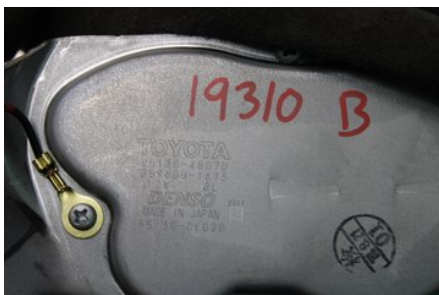

Tel.: 0492-20028

Fax: 0492-20720

www.vimmerbybildemontering.se

Part - Wiper motor rear hatch

Stock no.:	Position:	Quality:	Fits fr./to m.y
W615787		A	-
New code:	Manufacturer:	Manufacturer no.:	Original no.:
-	-	-	8513048070
Description:			
Testad OK			

Vehicle - Lexus RX

Chassi no.:	Model year:	Milage:	Fuel:
JTJBC11A302010777	2010	14.840	Bensin, El
Colour:	Colour code:	Interior:	Interior code:
RÖD	-	-	-
Gearbox:	Gearbox no.:	Gearbox ratio:	Group code:
VARIOMATIC	-	-	-
Engine:	Engine code:	Manufacturing date:	Registration date:
2.0i/2GRFXE	-	200908	2009-10-13
Description:			
2.0i 450H HYBRID SUV 249HK 2.0i/2GRFXE VARIOMATIC 5			