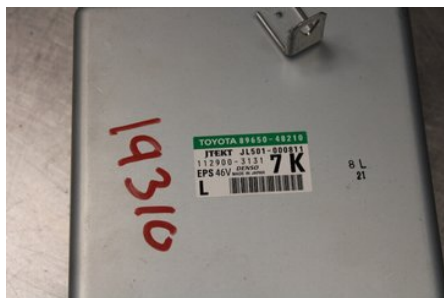

Tel.: 0492-20028

Fax: 0492-20720

www.vimmerbybildemontering.se

Part - Power steering Control unit

Stock no.:	Position:	Quality:	Fits fr./to m.y
W615731		A	-
New code:	Manufacturer:	Manufacturer no.:	Original no.:
-	-	1129003131	8965048210
Description:			
Testad OK			

Vehicle - Lexus RX

Chassi no.:	Model year:	Milage:	Fuel:
JTJBC11A302010777	2010	14.840	Bensin, El
Colour:	Colour code:	Interior:	Interior code:
RÖD	-	-	-
Gearbox:	Gearbox no.:	Gearbox ratio:	Group code:
VARIOMATIC	-	-	-
Engine:	Engine code:	Manufacturing date:	Registration date:
2.0i/2GRFXE	-	200908	2009-10-13
Description:			
2.0i 450H HYBRID SUV 249HK 2.0i/2GRFXE VARIOMATIC 5			