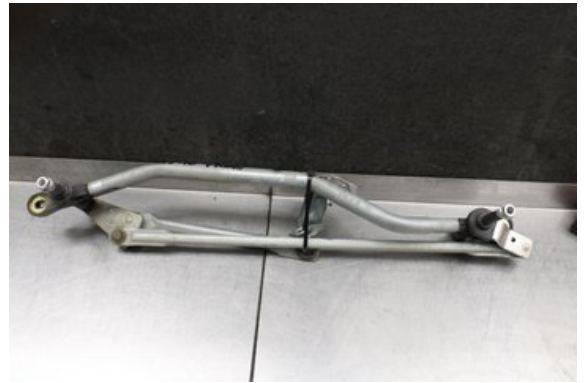

Tel.: 0492-20028

Fax: 0492-20720

www.vimmerbybildemontering.se

Part - Windshield Wiper mechanism

Stock no.:	Position:	Quality:	Fits fr./to m.y
W615547	-	A	-
New code:	Manufacturer:	Manufacturer no.:	Original no.:
-	-	-	8K1955023B
Description:			
Testad OK			

Vehicle - Audi A4, S4

Chassi no.:	Model year:	Milage:	Fuel:
WAUZZZ8K79A128991	2009	20.000	Bensin
Colour:	Colour code:	Interior:	Interior code:
GRÅ	-	-	-
Gearbox:	Gearbox no.:	Gearbox ratio:	Group code:
6vxl	-	-	-
Engine:	Engine code:	Manufacturing date:	Registration date:
1.8TFSI/CDHB	-	200809	2008-09-24
Description:			
1.8TFSI AVANT 160HK 1.8TFSI/CDHB 6VXL 5DR HGV BENSI			