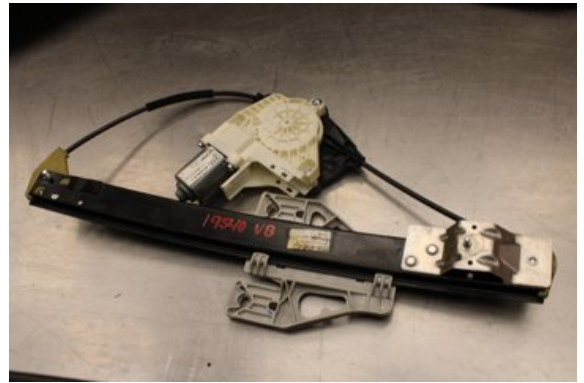

Tel.: 0492-20028

Fax: 0492-20720

www.vimmerbybildemontering.se

Part - Window lifter electric complete

| | | | |
|-----------------------|---------------|-------------------|-----------------|
| Stock no.: | Position: | Quality: | Fits fr./to m.y |
| W615531 | | A | - |
| New code: | Manufacturer: | Manufacturer no.: | Original no.: |
| - | - | - | - |
| Description: | | | |
| V.Bak Testad OK V.Bak | | | |