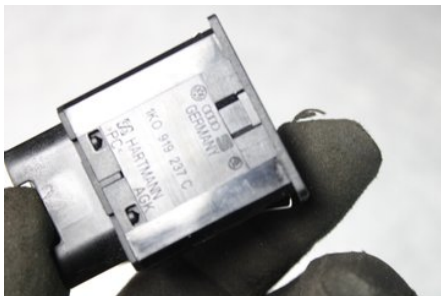

### Part - Strömställare Airbag passagerare

Stock no.:	Position:	Quality:	Fits fr./to m.y
W615500	-	A	-
New code:	Manufacturer:	Manufacturer no.:	Original no.:
-	-	1K0919237C	-
Description:			
Testad OK			

### Vehicle - Audi A4, S4

Chassi no.:	Model year:	Milage:	Fuel:
WAUZZZ8K79A128991	2009	20.000	Bensin
Colour:	Colour code:	Interior:	Interior code:
GRÅ	-	-	-
Gearbox:	Gearbox no.:	Gearbox ratio:	Group code:
6vxl	-	-	-
Engine:	Engine code:	Manufacturing date:	Registration date:
1.8TFSi/CDHB	-	200809	2008-09-24
Description:			
1.8TFSI AVANT 160HK 1.8TFSI/CDHB 6VXL 5DR HGV BENSI			