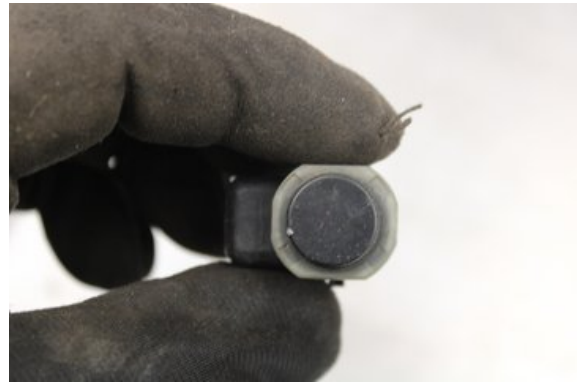

Tel.: 0492-20028

Fax: 0492-20720

www.vimmerbybildemontering.se

Part - Parkeringshjälp Frontsensor

Stock no.:	Position:	Quality:	Fits fr./to m.y
W615410		A	-
New code:	Manufacturer:	Manufacturer no.:	Original no.:
-	-	-	-
Description:			
Testad OK!			