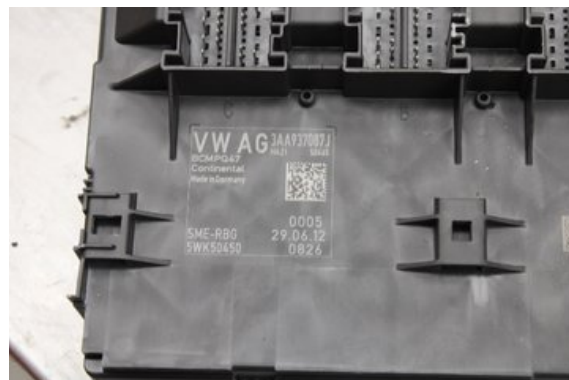

Tel.: 0492-20028

Fax: 0492-20720

www.vimmerbybildemontering.se

Part - Fuse box / Electricity central

| | | | |
|--------------------------|---------------|-------------------|-----------------|
| Stock no.: | Position: | Quality: | Fits fr./to m.y |
| W615374 | - | A | - |
| New code: | Manufacturer: | Manufacturer no.: | Original no.: |
| - | - | - | 3AA937087J |
| Description: | | | |
| Vi kan koda om, Ring oss | | | |