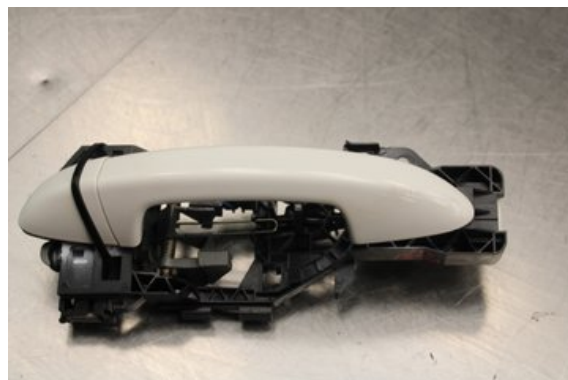

Tel.: 0492-20028

Fax: 0492-20720

www.vimmerbybildemontering.se

Part - Handle exterior

Stock no.:	Position:	Quality:	Fits fr./to m.y
W615328	Left	A	-
New code:	Manufacturer:	Manufacturer no.:	Original no.:
-	-	-	-
Description:			
Fram Testad OK Fram			