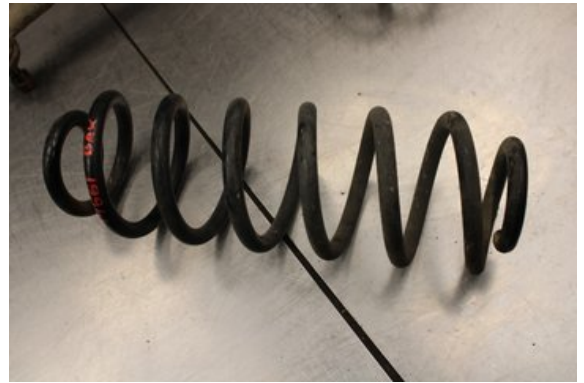

Tel.: 0492-20028

Fax: 0492-20720

www.vimmerbybildemontering.se

Part - Suspension

Stock no.:	Position:	Quality:	Fits fr./to m.y
W615291	Rear	A	-
New code:	Manufacturer:	Manufacturer no.:	Original no.:
-	-	1K0511115CD	-
Description:	-		