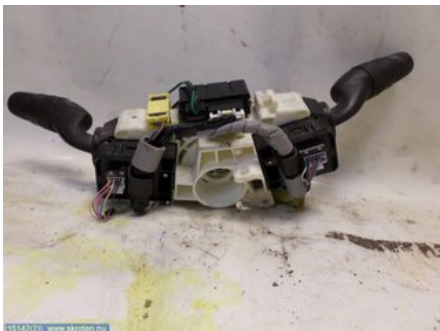

Tel.: 026-79100

Fax: 026-669144

www.skroten.nu

Part - Steering column hub

Stock no.:	Position:	Quality:	Fits fr./to m.y
W15142		A	-
New code:	Manufacturer:	Manufacturer no.:	Original no.:
-	-	-	-
Description:			
-			

Vehicle - Honda Insight

Chassi no.:	Model year:	Milage:	Fuel:
JHMZE2870AS202158	2010	13.616	Bensin
Colour:	Colour code:	Interior:	Interior code:
-	-	-	-
Gearbox:	Gearbox no.:	Gearbox ratio:	Group code:
AUT	-	-	-
Engine:	Engine code:	Manufacturing date:	Registration date:
1.3i - DSI -VTEC CVT	LDA3	-	-
Description:			
-			