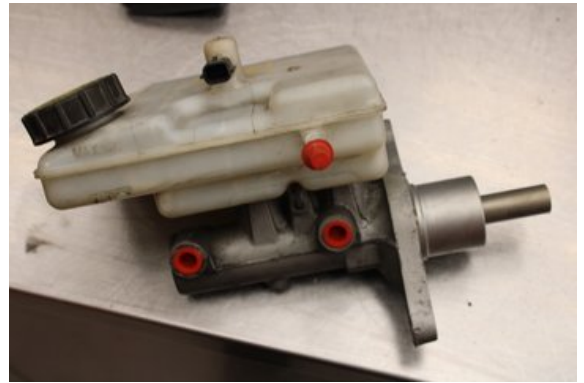

Stock no.:

W614472

Pris saknas

Shipping price / Shipping time:

- / 1-3 days

Vimmerby Bildemontering AB

Källenas 110

59872 Södra Vi

Tel.: 0492-20028

Fax: 0492-20720

www.vimmerbybildemontering.se

Part - Main cylinder

Stock no.:	Position:	Quality:	Fits fr./to m.y
W614472		A	-
New code:	Manufacturer:	Manufacturer no.:	Original no.:
-	-	-	-
Description:			
Testad OK			

Vehicle - Opel Movano

Chassi no.:	Model year:	Milage:	Fuel:
W0LVSU4V2EB053995	2014	27.800	Diesel
Colour:	Colour code:	Interior:	Interior code:
VIT	-	-	-
Gearbox:	Gearbox no.:	Gearbox ratio:	Group code:
6vxl	-	-	-
Engine:	Engine code:	Manufacturing date:	Registration date:
2.3CDTi/M9T880	-	-	2014-04-17
Description:			
2.3CDTI DIESEL FLAK 150HK 2.3CDTI/M9T880 6VXL ODR F			