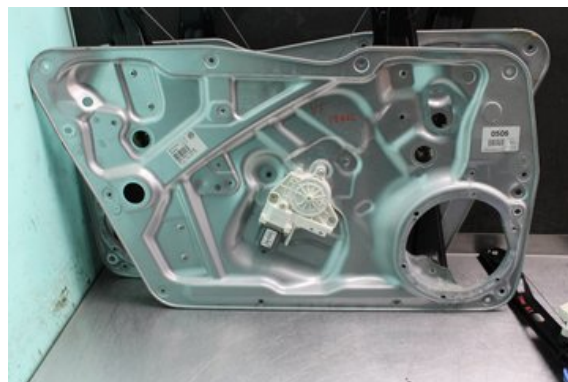

Stock no.:

W614451

700 SEK

Shipping price / Shipping time:

- / 1-3 days

Vimmerby Bildemontering AB

Källnäs 110

59872 Södra Vi

Tel.: 0492-20028

Fax: 0492-20720

www.vimmerbybildemontering.se

Part - Window lifter electric complete

Stock no.:	Position:	Quality:	Fits fr./to m.y
W614451		A	-
New code:	Manufacturer:	Manufacturer no.:	Original no.:
-	-	-	-
Description:			
V.Fram Testad OK V.Fram			

Vehicle - VW Tiguan

Chassi no.:	Model year:	Milage:	Fuel:
WVGZZZ5NZ9W522281	2009	24.619	Bensin
Colour:	Colour code:	Interior:	Interior code:
SILVER	-	-	-
Gearbox:	Gearbox no.:	Gearbox ratio:	Group code:
6vxl/LMW	06J100033S	-	-
Engine:	Engine code:	Manufacturing date:	Registration date:
2.0TFSi/CAWA	06J100033S	200810	2008-10-30
Description:			
2.0TFSI 4-MOTION SUV 170HK 2.0TFSI/CAWA 6VXL/LMW 5D			

Direct link: <http://www.bildelsbasen.se/141-W614451.html>