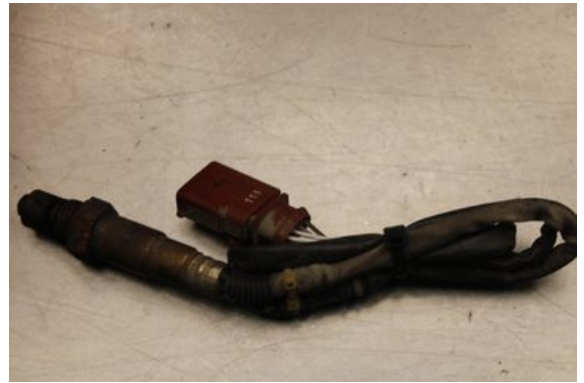

Tel.: 0492-20028

Fax: 0492-20720

www.vimmerbybildemontering.se

Part - Lambda probe

Stock no.:	Position:	Quality:	Fits fr./to m.y
W614430		A	-
New code:	Manufacturer:	Manufacturer no.:	Original no.:
-	-	025810063/064	060906262P
Description:			
Främre Testad OK Främre			

Vehicle - VW Tiguan

Chassi no.:	Model year:	Milage:	Fuel:
WVGZZZ5NZ9W522281	2009	24.619	Bensin
Colour:	Colour code:	Interior:	Interior code:
SILVER	-	-	-
Gearbox:	Gearbox no.:	Gearbox ratio:	Group code:
6vxI/LMW	06J100033S	-	-
Engine:	Engine code:	Manufacturing date:	Registration date:
2.0TFSi/CAWA	06J100033S	200810	2008-10-30
Description:			
2.0TFSI 4-MOTION SUV 170HK 2.0TFSI/CAWA 6VXL/LMW 5D			