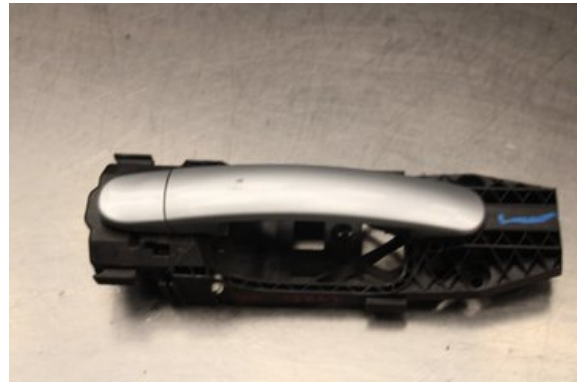

Tel.: 0492-20028

Fax: 0492-20720

www.vimmerbybildemontering.se

Part - Handle exterior

Stock no.:	Position:	Quality:	Fits fr./to m.y
W614386	Right	A	-
New code:	Manufacturer:	Manufacturer no.:	Original no.:
-	-	-	-
Description:			
H.fram Testad OK H.fram			