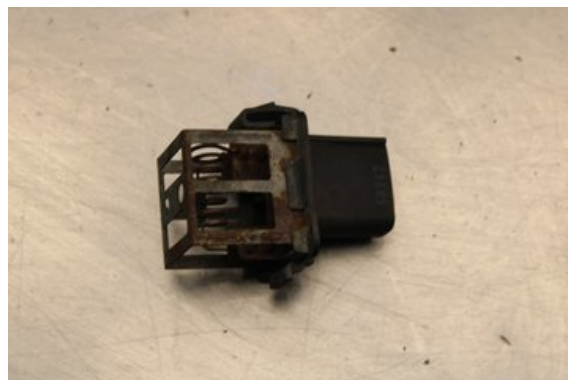

Stock no.:

W614101

100 SEK

Shipping price / Shipping time:

- / 1-3 days

Vimmerby Bildemontering AB

Källenas 110

59872 Södra Vi

Tel.: 0492-20028

Fax: 0492-20720

www.vimmerbybildemontering.se

Part - Kylfläktsmotstånd

Stock no.:	Position:	Quality:	Fits fr./to m.y
W614101		A	-
New code:	Manufacturer:	Manufacturer no.:	Original no.:
-	-	1850718	-
Description:			
Testad OK			

Vehicle - Ford B-MAX

Chassi no.:	Model year:	Milage:	Fuel:
WF0KXXERJKDJ36014	2013	8.803	Bensin
Colour:	Colour code:	Interior:	Interior code:
GRÅ	-	-	-
Gearbox:	Gearbox no.:	Gearbox ratio:	Group code:
6vxl	-	-	-
Engine:	Engine code:	Manufacturing date:	Registration date:
1.0i/SFJA	-	201301	2013-01-31
Description:			
1.0I ECOBOOST MINIFLEX 101HK 1.0I/SFJA 6VXL 5DR HGV			