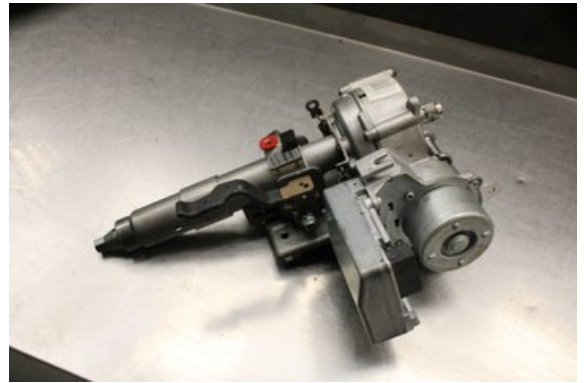

Stock no.:

W614081

Pris saknas

Shipping price / Shipping time:

- / 1-3 days

Vimmerby Bildemontering AB

Källenas 110

59872 Södra Vi

Tel.: 0492-20028

Fax: 0492-20720

www.vimmerbybildemontering.se

Part - Steering wheel axle aggregate adjustable

Stock no.:	Position:	Quality:	Fits fr./to m.y
W614081		A	-
New code:	Manufacturer:	Manufacturer no.:	Original no.:
-	-	54086366A	59318197
Description:			
Testad OK			

Vehicle - Ford B-MAX

Chassi no.:	Model year:	Milage:	Fuel:
WF0KXXERJKDJ36014	2013	8.803	Bensin
Colour:	Colour code:	Interior:	Interior code:
GRÅ	-	-	-
Gearbox:	Gearbox no.:	Gearbox ratio:	Group code:
6vxl	-	-	-
Engine:	Engine code:	Manufacturing date:	Registration date:
1.0i/SFJA	-	201301	2013-01-31
Description:			
1.0I ECOBOOST MINIFLEX 101HK 1.0I/SFJA 6VXL 5DR HGV			