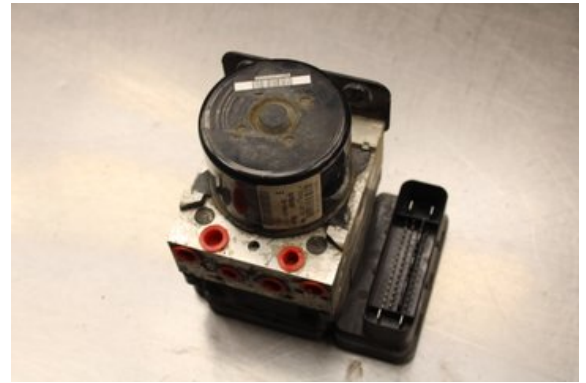

Stock no.:

W614070

5.000 SEK

Shipping price / Shipping time:

- / 1-3 days

Vimmerby Bildemontering AB

Källenas 110

59872 Södra Vi

Tel.: 0492-20028

Fax: 0492-20720

www.vimmerbybildemontering.se

Part - ABS Hydraulic Aggregate

Stock no.:	Position:	Quality:	Fits fr./to m.y
W614070		A	-
New code:	Manufacturer:	Manufacturer no.:	Original no.:
-	-	100212090224	CV212C405AE
Description:			
Testad OK			

Vehicle - Ford B-MAX

Chassi no.:	Model year:	Milage:	Fuel:
WF0KXXERJKDJ36014	2013	8.803	Bensin
Colour:	Colour code:	Interior:	Interior code:
GRÅ	-	-	-
Gearbox:	Gearbox no.:	Gearbox ratio:	Group code:
6vxl	-	-	-
Engine:	Engine code:	Manufacturing date:	Registration date:
1.0i/SFJA	-	201301	2013-01-31
Description:			
1.0I ECOBOOST MINIFLEX 101HK 1.0I/SFJA 6VXL 5DR HGV			