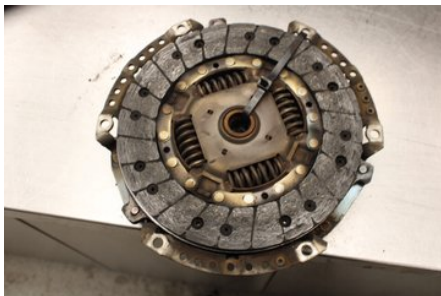

Vehicle - Ford B-MAX

Chassi no.:	Model year:	Milage:	Fuel:
WF0KXXERJKDJ36014	2013	8.803	Bensin
Colour:	Colour code:	Interior:	Interior code:
GRÅ	-	-	-
Gearbox:	Gearbox no.:	Gearbox ratio:	Group code:
6vxl	-	-	-
Engine:	Engine code:	Manufacturing date:	Registration date:
1.0i/SFJA	-	201301	2013-01-31

Description:

1.0I ECOBOOST MINIFLEX 101HK 1.0I/SFJA 6VXL 5DR HGV