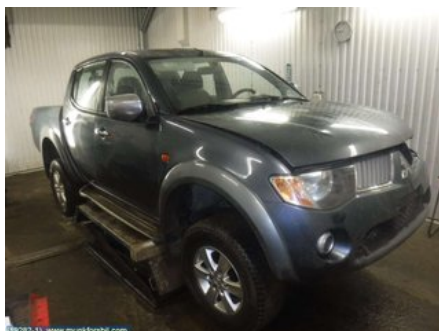

Tel.: 0563-52020

Fax:

www.munkforsbil.com

Part - Deliverer

Stock no.:	Position:	Quality:	Fits fr./to m.y
W2721		A	-
New code:	Manufacturer:	Manufacturer no.:	Original no.:
	-	DENSO	465A041
Description:			
2,5DID PROVAD OK			

Vehicle - Mitsubishi L200

Chassi no.:	Model year:	Milage:	Fuel:
MMBJNKB407D140637	2008	21.236	Diesel
Colour:	Colour code:	Interior:	Interior code:
MGRÅ	A67B	TYG	07H
Gearbox:	Gearbox no.:	Gearbox ratio:	Group code:
5VXL	MR980842	-	-
Engine:	Engine code:	Manufacturing date:	Registration date:
2,5DID	4D56	-	20090305
Description:			
2,5DID 5VXL 4WD ABS AC			