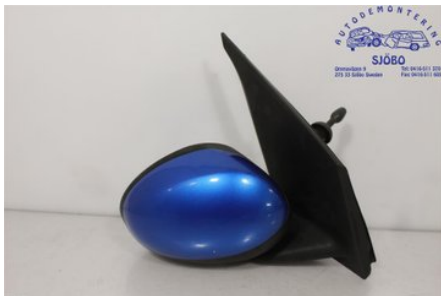

Vehicle - Peugeot 107

Chassi no.:	Model year:	Milage:	Fuel:
VF3PNCFAC88387163	2009	16.353	Bensin
Colour:	Colour code:	Interior:	Interior code:
Blå	-	-	-
Gearbox:	Gearbox no.:	Gearbox ratio:	Group code:
Manuell	-	-	-
Engine:	Engine code:	Manufacturing date:	Registration date:
998	CFA	200907	200907

Description:

PEUGEOT 107 CFA MANUELL 5DR HALVKOMBI BENSIN