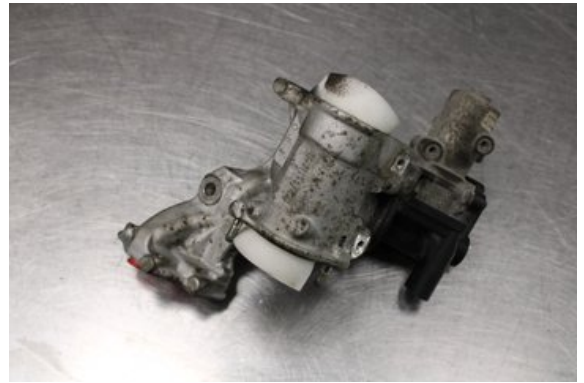

Stock no.:

W610514

Pris saknas

Shipping price / Shipping time:

- / 1-3 days

Vimmerby Bildemontering AB

Källenas 110

59872 Södra Vi

Tel.: 0492-20028

Fax: 0492-20720

www.vimmerbybildemontering.se

Part - EGR Valve

Stock no.:	Position:	Quality:	Fits fr./to m.y
W610514		A	-
New code:	Manufacturer:	Manufacturer no.:	Original no.:
-	-	8200282949	8200561269B
Description:			
Testad OK			

Vehicle - Nissan NV200 / NV200 Combi

Chassi no.:	Model year:	Milage:	Fuel:
VSKHBAM20U0015622	2011	15.012	Diesel
Colour:	Colour code:	Interior:	Interior code:
VIT	-	-	-
Gearbox:	Gearbox no.:	Gearbox ratio:	Group code:
5vxl	-	-	-
Engine:	Engine code:	Manufacturing date:	Registration date:
1.5DCi/K9K	-	201102	2011-04-08
Description:			
1.5DCI DIESEL SKÅP 86HK 1.5DCI/K9K 5VXL 0DR SKP DIE			