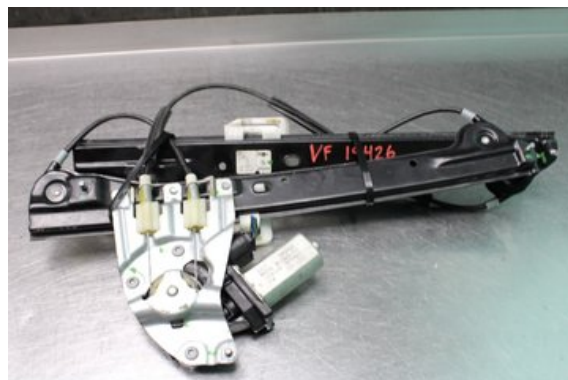

Tel.: 0492-20028

Fax: 0492-20720

www.vimmerbybildemontering.se

Part - Window lifter electric complete

Stock no.:	Position:	Quality:	Fits fr./to m.y
W610428		A	-
New code:	Manufacturer:	Manufacturer no.:	Original no.:
-	-	51339804383	51339805669
Description:			
VF Testad OK VF			

Vehicle - Mini Cooper Countryman R60

Chassi no.:	Model year:	Milage:	Fuel:
WMWXD51080WK40468	2011	12.924	Diesel
Colour:	Colour code:	Interior:	Interior code:
VIT	-	-	-
Gearbox:	Gearbox no.:	Gearbox ratio:	Group code:
A	-	-	-
Engine:	Engine code:	Manufacturing date:	Registration date:
2.0D/N47C20A	-	201104	2011-04-26
Description:			
2.0D ALL4 CROSSOVER 112HK 2.0D/N47C20A A 5DR DIESEL			