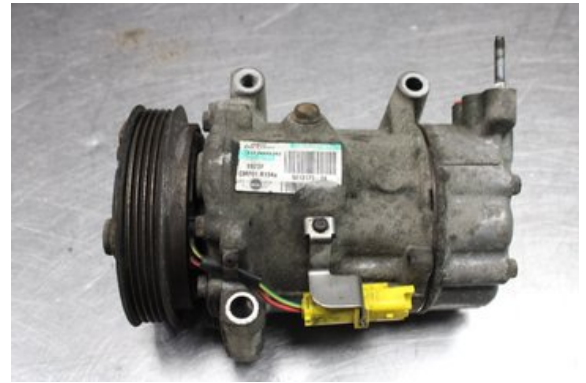

Stock no.:

W610416

3.500 SEK

Shipping price / Shipping time:

- / 1-3 days

Vimmerby Bildemontering AB

Källenas 110

59872 Södra Vi

Tel.: 0492-20028

Fax: 0492-20720

www.vimmerbybildemontering.se

Part - AC Compressor

Stock no.:	Position:	Quality:	Fits fr./to m.y
W610416		A	-
New code:	Manufacturer:	Manufacturer no.:	Original no.:
-	-	-	921317504
Description:			
Testad OK			

Vehicle - Mini Cooper Countryman R60

Chassi no.:	Model year:	Milage:	Fuel:
WMWXD51080WK40468	2011	12.924	Diesel
Colour:	Colour code:	Interior:	Interior code:
VIT	-	-	-
Gearbox:	Gearbox no.:	Gearbox ratio:	Group code:
A	-	-	-
Engine:	Engine code:	Manufacturing date:	Registration date:
2.0D/N47C20A	-	201104	2011-04-26
Description:			
2.0D ALL4 CROSSOVER 112HK 2.0D/N47C20A A 5DR DIESEL			