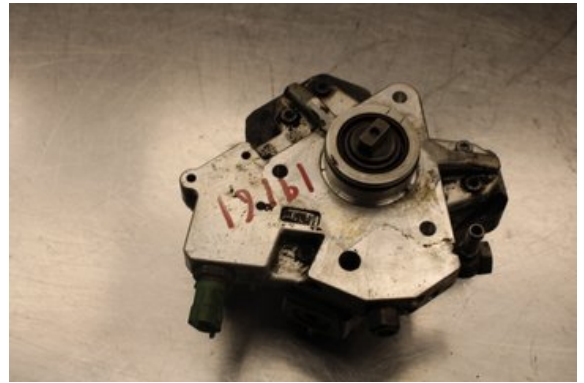

### Part - Diesel injection pump

Stock no.:	Position:	Quality:	Fits fr./to m.y
W610192		A	-
New code:	Manufacturer:	Manufacturer no.:	Original no.:
-	-	0445010111	30756125
Description:			
Testad OK			

### Vehicle - Volvo V70

Chassi no.:	Model year:	Milage:	Fuel:
YV1SW714172640606	2007	36.389	Diesel
Colour:	Colour code:	Interior:	Interior code:
GRÅ	-	-	-
Gearbox:	Gearbox no.:	Gearbox ratio:	Group code:
6vxl	-	-	-
Engine:	Engine code:	Manufacturing date:	Registration date:
2.4D/D5244T4	-	200610	2006-11-01
Description:			
2.4D D5 DIESEL KOMBI 185HK 2.4D/D5244T4 6VXL 5DR CB			