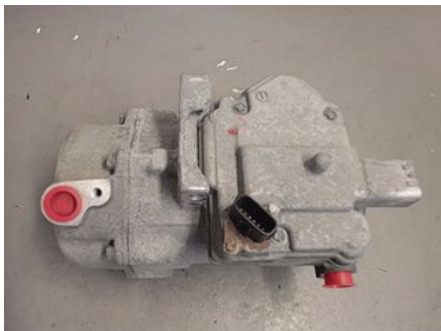

### Part - AC Compressor

Stock no.:	Position:	Quality:	Fits fr./to m.y
W234680		A	-
New code:	Manufacturer:	Manufacturer no.:	Original no.:
	DENSO	0422000401	8837076020
Description:			
TESTAD OK			

### Vehicle - Lexus CT

Chassi no.:	Model year:	Milage:	Fuel:
JTHKD5BH502069802	2012	10.723	-
Colour:	Colour code:	Interior:	Interior code:
WHITE PEARL	077	SVART SKINN	LC23
Gearbox:	Gearbox no.:	Gearbox ratio:	Group code:
VARIO	-	-	-
Engine:	Engine code:	Manufacturing date:	Registration date:
1798CC 73KW	2ZR-FXE	-	-
Description:			
5DCC 1,8I AUT VIT HYBRID F-SPORT			