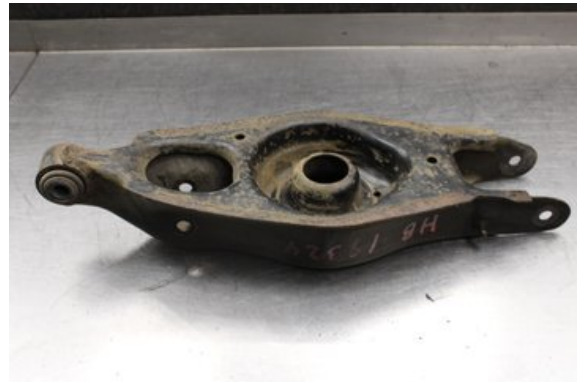

Stock no.:

W610032

Pris saknas

Shipping price / Shipping time:

- / 1-3 days

Vimmerby Bildemontering AB

Källnäs 110

59872 Södra Vi

Tel.: 0492-20028

Fax: 0492-20720

www.vimmerbybildemontering.se

Part - Trailing link rear

Stock no.:	Position:	Quality:	Fits fr./to m.y
W610032	Right	A	-
New code:	Manufacturer:	Manufacturer no.:	Original no.:
-	-	-	-
Description:			
Testad Ok			

Vehicle - Chrysler 300, 300C

Chassi no.:	Model year:	Milage:	Fuel:
1A8G6E7M47Y527918	2007	18.955	Diesel
Colour:	Colour code:	Interior:	Interior code:
SILVER	-	-	-
Gearbox:	Gearbox no.:	Gearbox ratio:	Group code:
AUTOMAT	-	-	-
Engine:	Engine code:	Manufacturing date:	Registration date:
3.0CRD/M	-	-	2014-09-29
Description:			
3.0CRD DIESEL KOMBI 218HK 3.0CRD/M AUTOMAT 5DR DIESE			