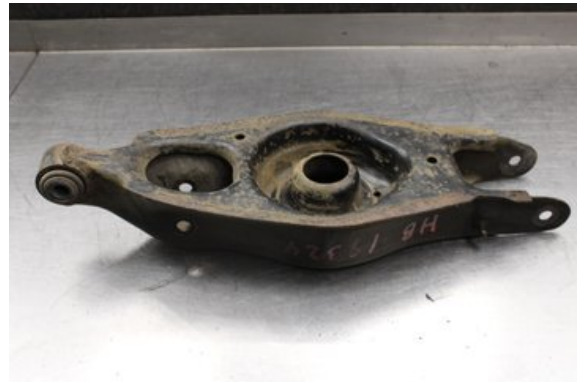

Stock no.:

W610032

Pris saknas

Shipping price / Shipping time:

- / -

Vimmerby Bildemontering AB

Källnäs 110

59872 Södra Vi

Tel.: 0492-20028

Fax: 0492-20720

www.vimmerbybildemontering.se

Part - Trailing link

Stock no.:	Position:	Quality:	Fits fr./to m.y
W610032	Right	A	-
New code:	Manufacturer:	Manufacturer no.:	Original no.:
-	-	-	-
Description:			
Testad Ok!			

Vehicle - Chrysler 300, 300C

Chassi no.:	Model year:	Milage:	Fuel:
1A8G6E7M47Y527918	2007	18.955	Diesel
Colour:	Colour code:	Interior:	Interior code:
SILVER	-	-	-
Gearbox:	Gearbox no.:	Gearbox ratio:	Group code:
AUTOMAT	-	-	-
Engine:	Engine code:	Manufacturing date:	Registration date:
3.0CRD/M	-	-	20140929
Description:			
3.0CRD DIESEL KOMBI 218HK 3.0CRD/M AUTOMAT 5DR DIESE			