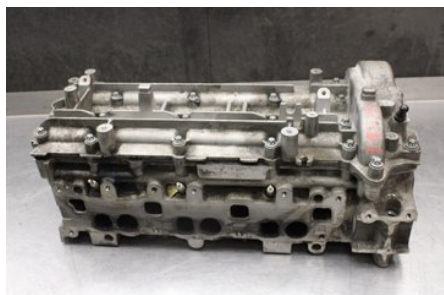

Tel.: 0492-20028

Fax: 0492-20720

www.vimmerbybildemontering.se

Part - Cylinder Head Diesel

Stock no.:	Position:	Quality:	Fits fr./to m.y
W610030		A	-
New code:	Manufacturer:	Manufacturer no.:	Original no.:
-	-	-	A6420101230
Description:			
Testad Ok! Vänster sida			

Vehicle - Chrysler 300, 300C

Chassi no.:	Model year:	Milage:	Fuel:
1A8G6E7M47Y527918	2007	18.955	Diesel
Colour:	Colour code:	Interior:	Interior code:
SILVER	-	-	-
Gearbox:	Gearbox no.:	Gearbox ratio:	Group code:
AUTOMAT	-	-	-
Engine:	Engine code:	Manufacturing date:	Registration date:
3.0CRD/M	-	-	2014-09-29
Description:			
3.0CRD DIESEL KOMBI 218HK 3.0CRD/M AUTOMAT 5DR DIESE			