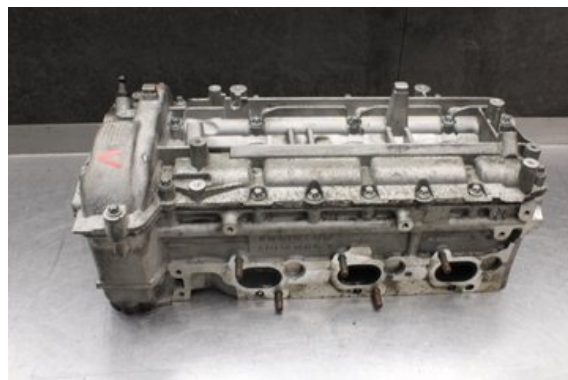

Stock no.:

W610030

3.000 SEK

Shipping price / Shipping time:

- / 1-3 days

Vimmerby Bildemontering AB

Källenas 110

59872 Södra Vi

Tel.: 0492-20028

Fax: 0492-20720

www.vimmerbybildemontering.se

Part - Cylinder Head Diesel

Stock no.:	Position:	Quality:	Fits fr./to m.y
W610030		A	-
New code:	Manufacturer:	Manufacturer no.:	Original no.:
-	-	-	A6420101230
Description:			
Testad Ok! Vänster sida			

Vehicle - Chrysler 300, 300C

Chassi no.:	Model year:	Milage:	Fuel:
1A8G6E7M47Y527918	2007	18.955	Diesel
Colour:	Colour code:	Interior:	Interior code:
SILVER	-	-	-
Gearbox:	Gearbox no.:	Gearbox ratio:	Group code:
AUTOMAT	-	-	-
Engine:	Engine code:	Manufacturing date:	Registration date:
3.0CRD/M	-	-	2014-09-29
Description:			
3.0CRD DIESEL KOMBI 218HK 3.0CRD/M AUTOMAT 5DR DIESE			