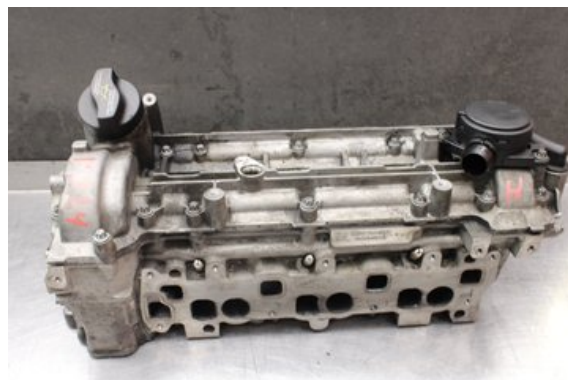

Stock no.:

W610029

3.000 SEK

Shipping price / Shipping time:

- / 1-3 days

Vimmerby Bildemontering AB

Källenas 110

59872 Södra Vi

Tel.: 0492-20028

Fax: 0492-20720

www.vimmerbybildemontering.se

Part - Cylinder Head Diesel

Stock no.:	Position:	Quality:	Fits fr./to m.y
W610029		A	-
New code:	Manufacturer:	Manufacturer no.:	Original no.:
-	-	-	A6420101630
Description: Testad Ok! Höger sida			

Vehicle - Chrysler 300, 300C

Chassi no.:	Model year:	Milage:	Fuel:
1A8G6E7M47Y527918	2007	18.955	Diesel
Colour:	Colour code:	Interior:	Interior code:
SILVER	-	-	-
Gearbox:	Gearbox no.:	Gearbox ratio:	Group code:
AUTOMAT	-	-	-
Engine:	Engine code:	Manufacturing date:	Registration date:
3.0CRD/M	-	-	2014-09-29
Description: 3.0CRD DIESEL KOMBI 218HK 3.0CRD/M AUTOMAT 5DR DIESE			