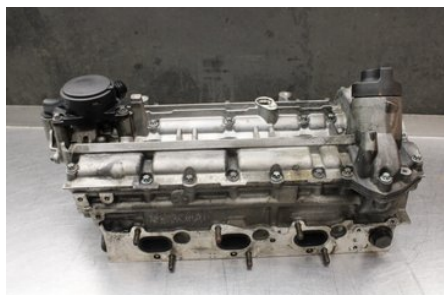

Tel.: 0492-20028

Fax: 0492-20720

www.vimmerbybildemontering.se

Part - Cylinder Head Diesel

Stock no.:	Position:	Quality:	Fits fr./to m.y
W610029		A	-
New code:	Manufacturer:	Manufacturer no.:	Original no.:
-	-	-	A6420101630
Description: Testad Ok! Höger sida			

Vehicle - Chrysler 300, 300C

Chassi no.:	Model year:	Milage:	Fuel:
1A8G6E7M47Y527918	2007	18.955	Diesel
Colour:	Colour code:	Interior:	Interior code:
SILVER	-	-	-
Gearbox:	Gearbox no.:	Gearbox ratio:	Group code:
AUTOMAT	-	-	-
Engine:	Engine code:	Manufacturing date:	Registration date:
3.0CRD/M	-	-	2014-09-29
Description: 3.0CRD DIESEL KOMBI 218HK 3.0CRD/M AUTOMAT 5DR DIESE			