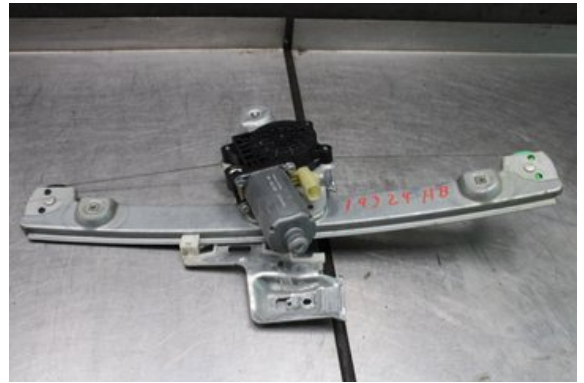

Stock no.:

W610002

Pris saknas

Shipping price / Shipping time:

- / 1-3 days

Vimmerby Bildemontering AB

Källnäs 110

59872 Södra Vi

Tel.: 0492-20028

Fax: 0492-20720

www.vimmerbybildemontering.se

Part - Window regulator mechanism

| | | | |
|-----------------------|---------------|-------------------|-----------------|
| Stock no.: | Position: | Quality: | Fits fr./to m.y |
| W610002 | | A | - |
| New code: | Manufacturer: | Manufacturer no.: | Original no.: |
| - | - | - | - |
| Description: | | | |
| H.Bak Testad Ok H.Bak | | | |

Vehicle - Chrysler 300, 300C

| | | | |
|--|--------------|---------------------|--------------------|
| Chassi no.: | Model year: | Milage: | Fuel: |
| 1A8G6E7M47Y527918 | 2007 | 18.955 | Diesel |
| Colour: | Colour code: | Interior: | Interior code: |
| SILVER | - | - | - |
| Gearbox: | Gearbox no.: | Gearbox ratio: | Group code: |
| AUTOMAT | - | - | - |
| Engine: | Engine code: | Manufacturing date: | Registration date: |
| 3.0CRD/M | - | - | 2014-09-29 |
| Description: | | | |
| 3.0CRD DIESEL KOMBI 218HK 3.0CRD/M AUTOMAT 5DR DIESE | | | |