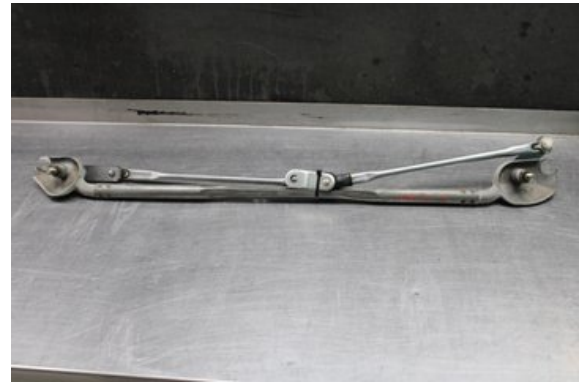

Tel.: 0492-20028

Fax: 0492-20720

www.vimmerbybildemontering.se

Part - Windshield Wiper mechanism

Stock no.:	Position:	Quality:	Fits fr./to m.y
W609999		A	-
New code:	Manufacturer:	Manufacturer no.:	Original no.:
-	-	-	-
Description:			
Testad Ok			

Vehicle - Chrysler 300, 300C

Chassi no.:	Model year:	Milage:	Fuel:
1A8G6E7M47Y527918	2007	18.955	Diesel
Colour:	Colour code:	Interior:	Interior code:
SILVER	-	-	-
Gearbox:	Gearbox no.:	Gearbox ratio:	Group code:
AUTOMAT	-	-	-
Engine:	Engine code:	Manufacturing date:	Registration date:
3.0CRD/M	-	-	2014-09-29
Description:			
3.0CRD DIESEL KOMBI 218HK 3.0CRD/M AUTOMAT 5DR DIESE			