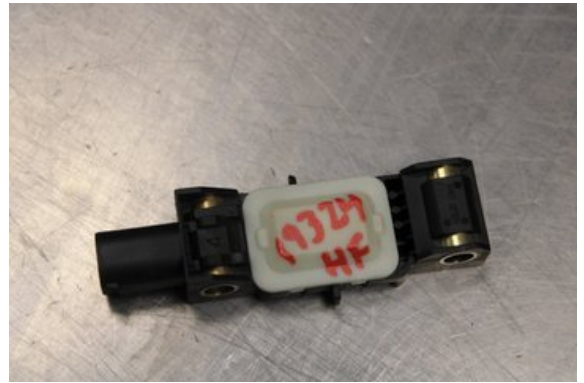

Stock no.:

W609985

Pris saknas

Shipping price / Shipping time:

- / 1-3 days

Vimmerby Bildemontering AB

Källnäs 110

59872 Södra Vi

Tel.: 0492-20028

Fax: 0492-20720

www.vimmerbybildemontering.se

Part - Airbag Front sensor

Stock no.:	Position:	Quality:	Fits fr./to m.y
W609985	Right	A	-
New code:	Manufacturer:	Manufacturer no.:	Original no.:
-	-	-	04671779AC
Description:			
Testad Ok			

Vehicle - Chrysler 300, 300C

Chassi no.:	Model year:	Milage:	Fuel:
1A8G6E7M47Y527918	2007	18.955	Diesel
Colour:	Colour code:	Interior:	Interior code:
SILVER	-	-	-
Gearbox:	Gearbox no.:	Gearbox ratio:	Group code:
AUTOMAT	-	-	-
Engine:	Engine code:	Manufacturing date:	Registration date:
3.0CRD/M	-	-	2014-09-29
Description:			
3.0CRD DIESEL KOMBI 218HK 3.0CRD/M AUTOMAT 5DR DIESE			