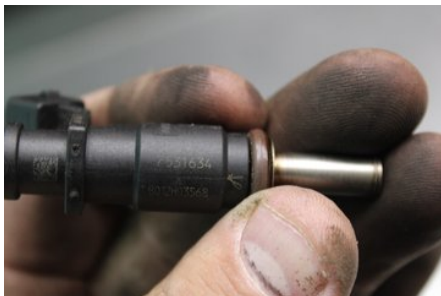

Vehicle - BMW Z4

Chassi no.:	Model year:	Milage:	Fuel:
WBALM31090E502443	2011	3.825	Bensin
Colour:	Colour code:	Interior:	Interior code:
SILVER	-	-	-
Gearbox:	Gearbox no.:	Gearbox ratio:	Group code:
6vxl	-	-	-
Engine:	Engine code:	Manufacturing date:	Registration date:
2.5i/N52B25A	-	-	2016-10-11
Description:			
Z4 23i 2.5i SDRIVE CAB 204HK 2.5i/N52B25A 6VXL 2DR