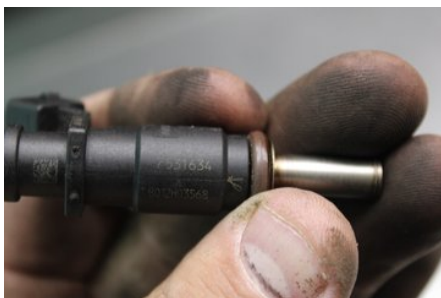

Vehicle - BMW Z4

Chassi no.:	Model year:	Milage:	Fuel:
WBALM31090E502443	2011	3.825	Bensin
Colour:	Colour code:	Interior:	Interior code:
SILVER	-	-	-
Gearbox:	Gearbox no.:	Gearbox ratio:	Group code:
6vxl	-	-	-
Engine:	Engine code:	Manufacturing date:	Registration date:
2.5i/N52B25A	-	-	2016-10-11
Description:			
Z4 23i 2.5i SDRIVE CAB 204HK 2.5i/N52B25A 6VXL 2DR