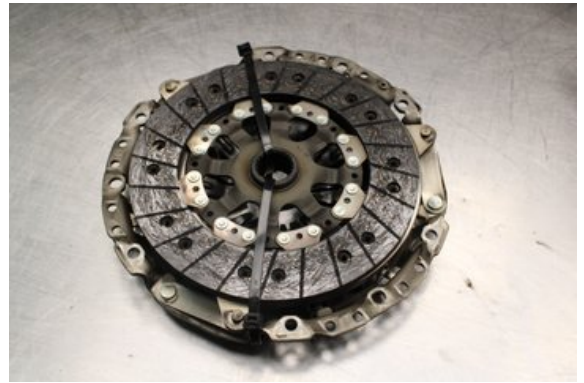

Stock no.:

W608451

Pris saknas

Shipping price / Shipping time:

- / 1-3 days

Vimmerby Bildemontering AB

Källenas 110

59872 Södra Vi

Tel.: 0492-20028

Fax: 0492-20720

www.vimmerbybildemontering.se

Part - Clutch / Disc

| | | | |
|--------------|---------------|-------------------|-----------------|
| Stock no.: | Position: | Quality: | Fits fr./to m.y |
| W608451 | | A | - |
| New code: | Manufacturer: | Manufacturer no.: | Original no.: |
| - | - | - | - |
| Description: | | | |
| Testad OK | | | |

Vehicle - BMW Z4

| | | | |
|--|--------------|---------------------|--------------------|
| Chassi no.: | Model year: | Milage: | Fuel: |
| WBALM31090E502443 | 2011 | 3.825 | Bensin |
| Colour: | Colour code: | Interior: | Interior code: |
| SILVER | - | - | - |
| Gearbox: | Gearbox no.: | Gearbox ratio: | Group code: |
| 6vxl | - | - | - |
| Engine: | Engine code: | Manufacturing date: | Registration date: |
| 2.5i/N52B25A | - | - | 2016-10-11 |
| Description: | | | |
| Z4 23i 2.5i SDRIVE CAB 204HK 2.5i/N52B25A 6VXL 2DR | | | |