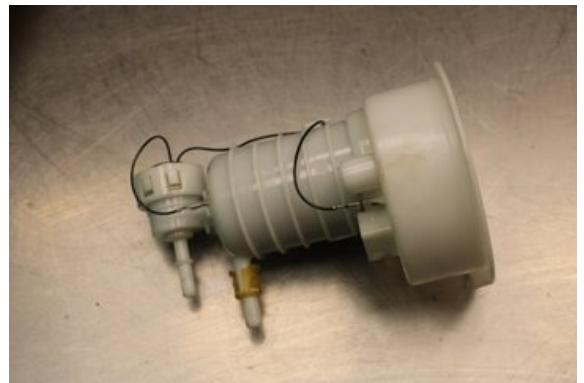

Stock no.:

W608447

Pris saknas

Shipping price / Shipping time:

- / 1-3 days

Vimmerby Bildemontering AB

Källnäs 110

59872 Södra Vi

Tel.: 0492-20028

Fax: 0492-20720

www.vimmerbybildemontering.se

Part - Fuel pump electric

Stock no.:	Position:	Quality:	Fits fr./to m.y
W608447	-	A	-
New code:	Manufacturer:	Manufacturer no.:	Original no.:
-	-	7197687	-
Description:			
Testad OK			

Vehicle - BMW Z4

Chassi no.:	Model year:	Milage:	Fuel:
WBALM31090E502443	2011	3.825	Bensin
Colour:	Colour code:	Interior:	Interior code:
SILVER	-	-	-
Gearbox:	Gearbox no.:	Gearbox ratio:	Group code:
6vxl	-	-	-
Engine:	Engine code:	Manufacturing date:	Registration date:
2.5i/N52B25A	-	-	2016-10-11
Description:			
Z4 23i 2.5i SDRIVE CAB 204HK 2.5i/N52B25A 6VXL 2DR			