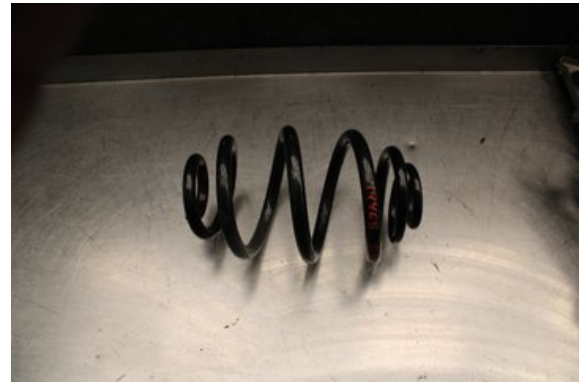

### Part - Suspension

Stock no.:	Position:	Quality:	Fits fr./to m.y
W608445	Rear	A	-
New code:	Manufacturer:	Manufacturer no.:	Original no.:
-	-	-	-
Description:			
Testad OK!			