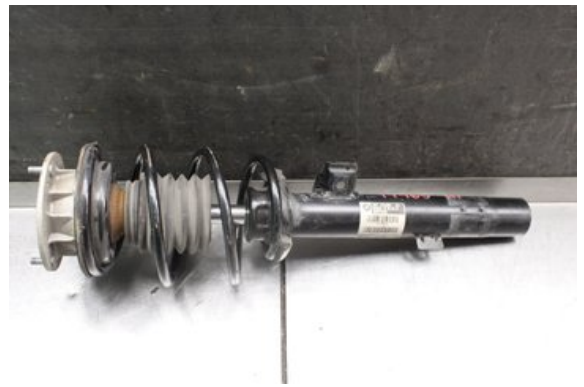

Stock no.:

W608437

Pris saknas

Shipping price / Shipping time:

- / 1-3 days

Vimmerby Bildemontering AB

Källenas 110

59872 Södra Vi

Tel.: 0492-20028

Fax: 0492-20720

www.vimmerbybildemontering.se

Part - Strut front

Stock no.:	Position:	Quality:	Fits fr./to m.y
W608437	Right	A	-
New code:	Manufacturer:	Manufacturer no.:	Original no.:
-	-	3131678491804	-
Description:			
Testad OK			

Vehicle - BMW Z4

Chassi no.:	Model year:	Milage:	Fuel:
WBALM31090E502443	2011	3.825	Bensin
Colour:	Colour code:	Interior:	Interior code:
SILVER	-	-	-
Gearbox:	Gearbox no.:	Gearbox ratio:	Group code:
6vxl	-	-	-
Engine:	Engine code:	Manufacturing date:	Registration date:
2.5i/N52B25A	-	-	2016-10-11

Description:
Z4 23i 2.5i SDRIVE CAB 204HK 2.5i/N52B25A 6VXL 2DR

Direct link: <http://www.bildelsbasen.se/141-W608437.html>