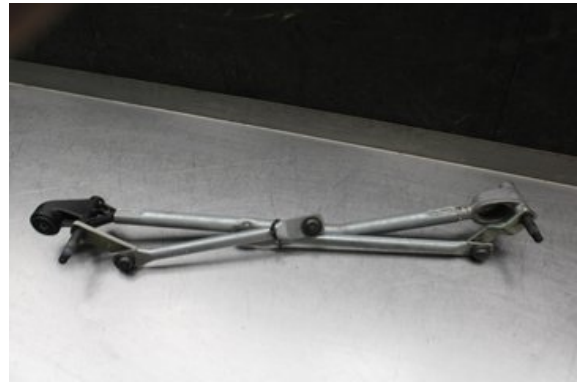

Tel.: 0492-20028

Fax: 0492-20720

www.vimmerbybildemontering.se

Part - Windshield Wiper mechanism

Stock no.:	Position:	Quality:	Fits fr./to m.y
W608423		A	-
New code:	Manufacturer:	Manufacturer no.:	Original no.:
-	-	719188506	3471006011285
Description:			
Testad OK			