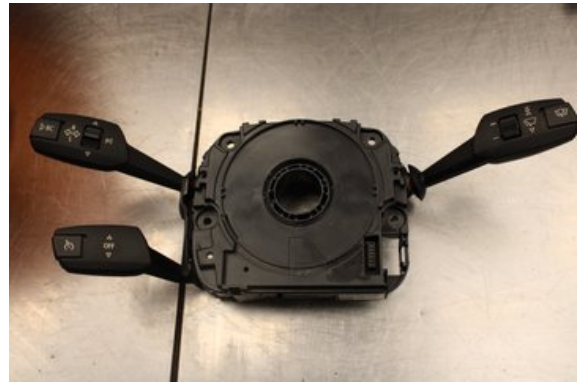

Tel.: 0492-20028

Fax: 0492-20720

www.vimmerbybildemontering.se

Part - Lever central

Stock no.:	Position:	Quality:	Fits fr./to m.y
W608393		A	-
New code:	Manufacturer:	Manufacturer no.:	Original no.:
-	-	-	912304904
Description:			
Testad OK			

Vehicle - BMW Z4

Chassi no.:	Model year:	Milage:	Fuel:
WBALM31090E502443	2011	3.825	Bensin
Colour:	Colour code:	Interior:	Interior code:
SILVER	-	-	-
Gearbox:	Gearbox no.:	Gearbox ratio:	Group code:
6vxl	-	-	-
Engine:	Engine code:	Manufacturing date:	Registration date:
2.5i/N52B25A	-	-	2016-10-11
Description:			
Z4 23i 2.5i SDRIVE CAB 204HK 2.5i/N52B25A 6VXL 2DR			