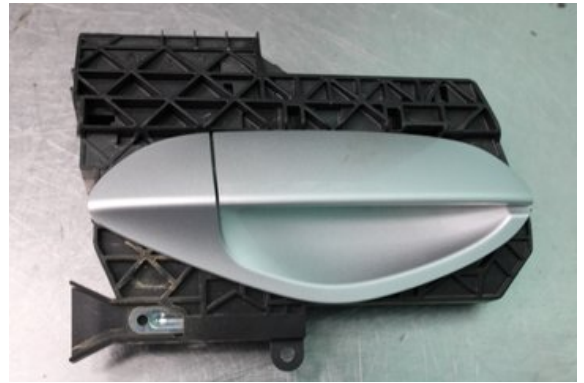

### Part - Handle exterior

Stock no.:	Position:	Quality:	Fits fr./to m.y
W608352	Right	A	-
New code:	Manufacturer:	Manufacturer no.:	Original no.:
-	-	-	-
Description:			
H.FRAM Testad OK H.FRAM			