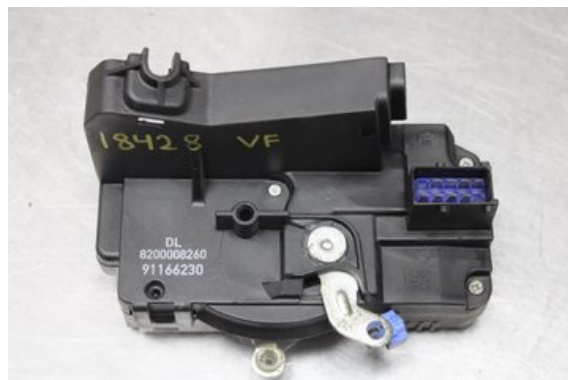

### Part - Lock case Door lock

Stock no.:	Position:	Quality:	Fits fr./to m.y
W608248		A	-
New code:	Manufacturer:	Manufacturer no.:	Original no.:
-	-	-	820008260
Description:			
V.fram Testad OK V.fram			

### Vehicle - Opel Vivaro

Chassi no.:	Model year:	Milage:	Fuel:
W0LF7BCA65V647642	2005	32.200	Diesel
Colour:	Colour code:	Interior:	Interior code:
VIT	-	-	-
Gearbox:	Gearbox no.:	Gearbox ratio:	Group code:
6vxl	-	-	-
Engine:	Engine code:	Manufacturing date:	Registration date:
1.9TDi/F9Q760	-	-	2005-06-21
Description:			
1.9TDI DIESEL SKÅP 101HK 1.9TDI/F9Q760 6VXL 0DR SKP			