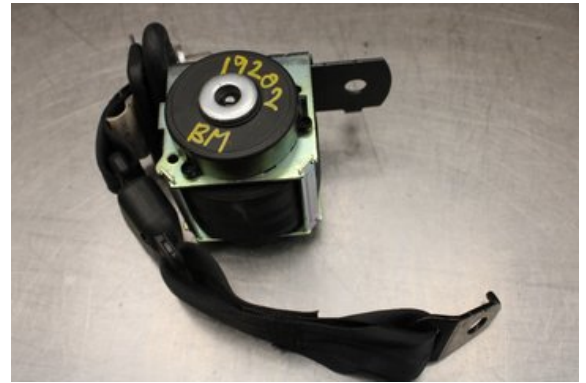

Stock no.:

W608157

650 SEK

Shipping price / Shipping time:

- / 1-3 days

Vimmerby Bildemontering AB

Källenas 110

59872 Södra Vi

Tel.: 0492-20028

Fax: 0492-20720

www.vimmerbybildemontering.se

Part - Seat belt

Stock no.:	Position:	Quality:	Fits fr./to m.y
W608157	Rear middle	A	-
New code:	Manufacturer:	Manufacturer no.:	Original no.:
-	-	-	-
Description:			
Testad Ok			

Vehicle - Mazda 3

Chassi no.:	Model year:	Milage:	Fuel:
JMZBK14F691825776	2009	21.323	Bensin
Colour:	Colour code:	Interior:	Interior code:
VIT	-	-	-
Gearbox:	Gearbox no.:	Gearbox ratio:	Group code:
6vxl	-	-	-
Engine:	Engine code:	Manufacturing date:	Registration date:
2.0i/LF	-	200811	2009-02-10
Description:			
2.0I CC 150HK 2.0I/LF 6VXL 5DR CC BENSIN			