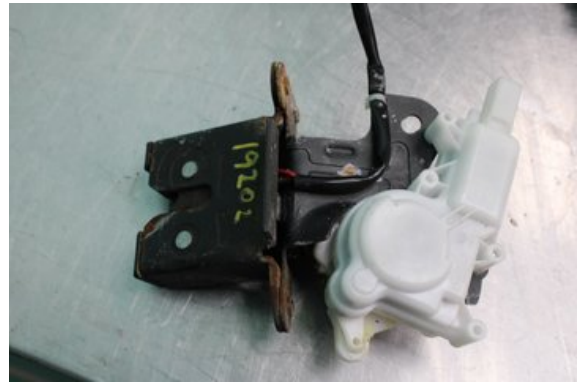

### Part - Lock case rear hatch

Stock no.:	Position:	Quality:	Fits fr./to m.y
W608142		A	-
New code:	Manufacturer:	Manufacturer no.:	Original no.:
-	-	-	-
Description:			
Testad Ok			