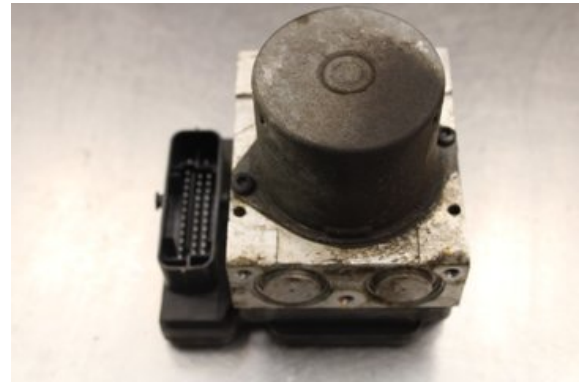

### Part - ABS Hydraulic Aggregate

Stock no.:	Position:	Quality:	Fits fr./to m.y
W608061	-	A	-
New code:	Manufacturer:	Manufacturer no.:	Original no.:
-	-	-	1H58930650
Description:			
Testad Ok			

### Vehicle - KIA Cee'd, Cee'd SW

Chassi no.:	Model year:	Milage:	Fuel:
U5YHC816ACL217808	2012	9.552	Diesel
Colour:	Colour code:	Interior:	Interior code:
MGRÅ	-	-	-
Gearbox:	Gearbox no.:	Gearbox ratio:	Group code:
6vxl	-	-	-
Engine:	Engine code:	Manufacturing date:	Registration date:
1.6CRDi/D4FBH	-	201108	2011-08-25
Description:			
1.6CRDI DIESEL KOMBI 128HK 1.6CRDI/D4FBH 6VXL 5DR D			